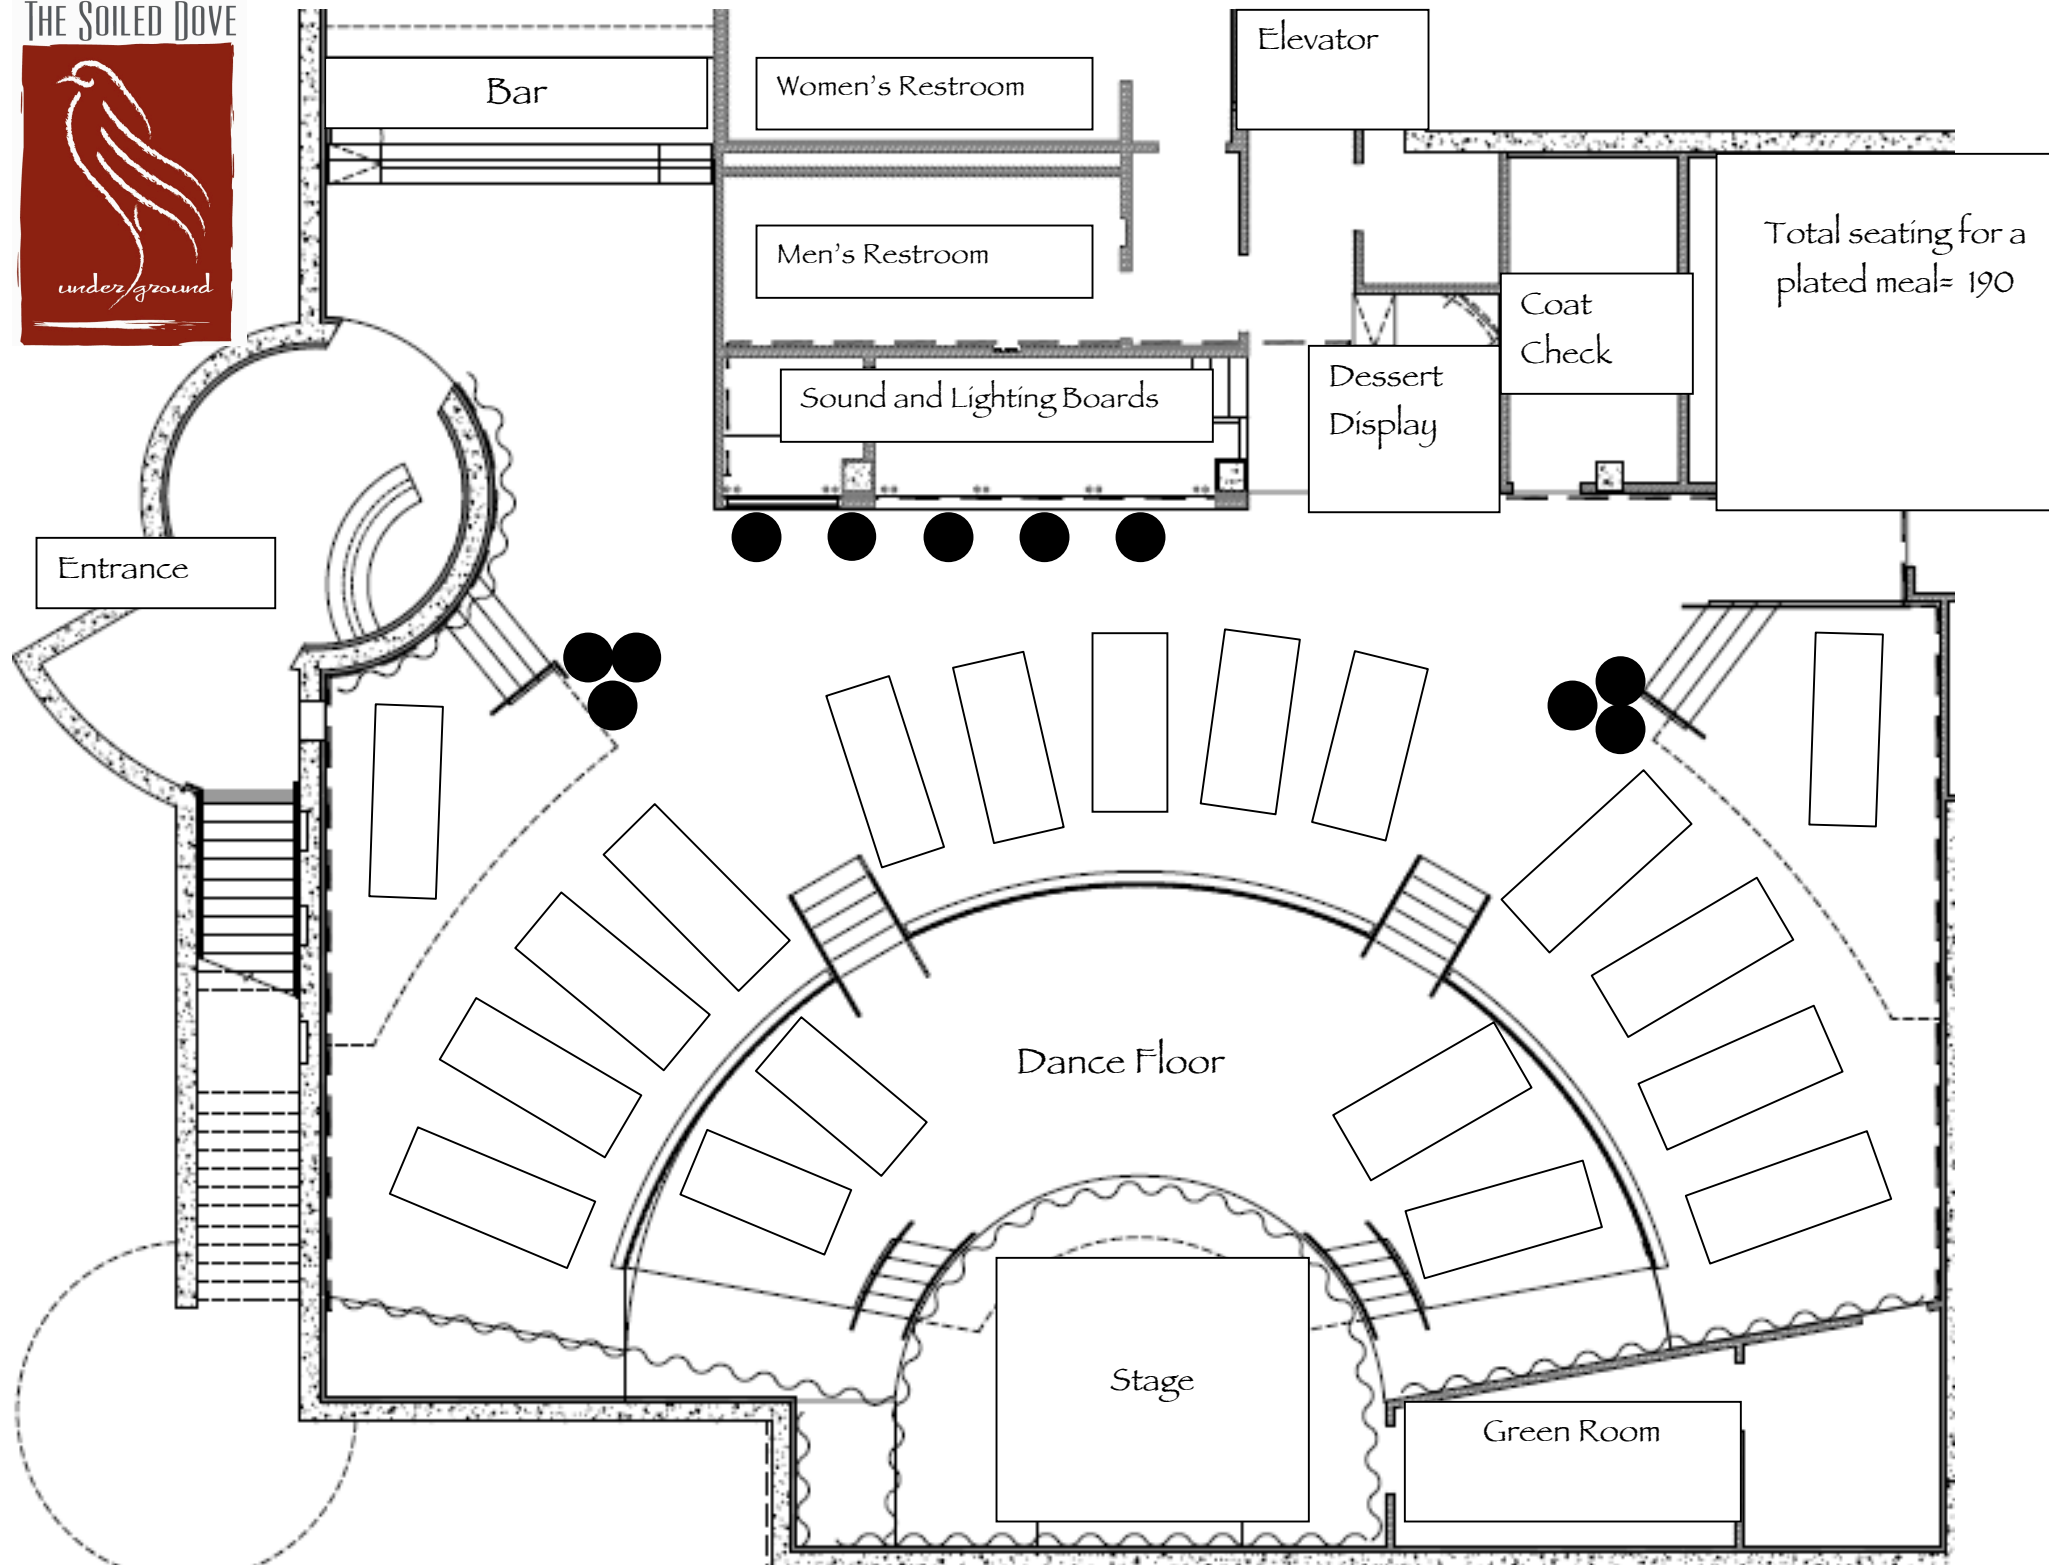

THE SOILED DOVE

Bar

Women's Restroom

Elevator

Men's Restroom

Sound and Lighting Boards

Dessert Display

Coat Check

Total seating for a plated meal= 190

Entrance

Dance Floor

Stage

Green Room